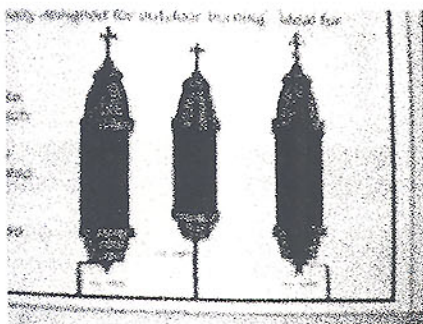

- # 1001 $55.00 1 cross bar with bent rod
- # 1002 $55.00 1 cross bar stright rod
- # 1004 $65.00 3 cross bar lite
- # 1005 $6.00 refill candle delivered with flowers
- # 1006 $15.00 refill candle delivered alone

1001 # 1002 # 1004

refill candles # 1005/1006